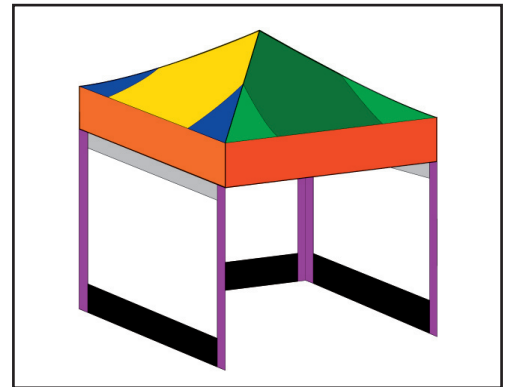

BMAXX DELUXE FRAME AND CANOPIES

BRITISH MADE, ALUMINIUM FRAME WITH STEEL BRACKETS. POLYESTER OR PVC CANOPIES AVAILABLE.

BMAXX DELUXE

2 X 2M	£665.00
3 X 2M	£775.00
3 X 3M	£795.00
3 X 4.5M	£995.00
3 X 6M	£1295.00
6 X 6M	£1595.00

BMAXX DELUXE SIDE PANELS INC LEG WRAPS

500 D POLYESTER, CLEAR PVC AVAILABLE, ANY COLOUR COMBINATION. PVC BOTTOMS OPTIONAL

2M SIDE PANEL INC LEG WRAPS	£100.00
3M SIDE PANEL INC LEG WRAPS	£120.00
4.5M SIDE PANEL INC LEG WRAPS	£165.00
6M SIDE PANEL INC LEG WRAPS	£195.00
3M PANORAMIC SKIRT INC WRAPS	£120.00

STANDARD SIDE WALLS

500 D POLYESTER, SINGLE COLOUR

2M SIDE PANEL	£ 45.00
3M SIDE PANEL	£ 60.00
4.5M SIDE PANEL	£ 75.00
6M SIDE PANEL	£ 90.00

ACCESSORIES

DIGITAL IMAGE PRINTING	£ POA
SCREEN PRINTING	£ POA
JIGSAW STACKING WEIGHTS PER PAIR	£ 39.99
FRAME MODIFICATION, 6M, 4.5M, 3M	£ POA
ROLLER ZIPPERED DOOR	£ 80.00
LINKING KIT, 6M, 4.5M, 3M	£ POA
COVER, BAG, PEGS, GUY ROPES - FROM	£ 75.00
PEGS, STAKES, GUY ROPES INDIVIDUAL	£POA
ULTRA TRAC FLOORING	£17.59