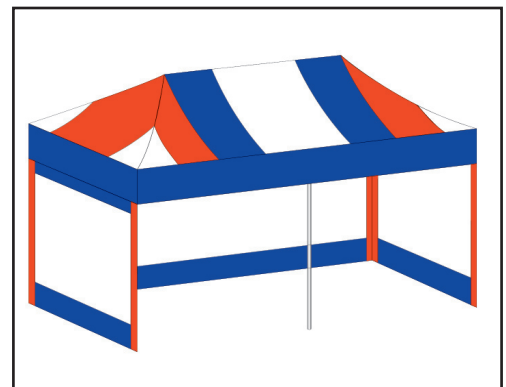

BMAXX DELUXE FRAME AND CANOPIES

BRITISH MADE, ALUMINIUM FRAME WITH STEEL BRACKETS. POLYESTER OR PVC CANOPIES AVAILABLE.

BMAXX DELUXE

2 X 2M	£665.00
3 X 2M	£775.00
3 X 3M	£795.00
3 X 4.5M	£995.00
3 X 6M	£1295.00
6 X 6M	£1595.00

BMAXX DELUXE SIDE PANELS INC LEG WRAPS

500 D POLYESTER, CLEAR PVC AVAILABLE, ANY COLOUR COMBINATION. PVC BOTTOMS OPTIONAL

2M SIDE PANEL INC LEG WRAPS	£100.00
3M SIDE PANEL INC LEG WRAPS	£120.00
4.5M SIDE PANEL INC LEG WRAPS	£165.00
6M SIDE PANEL INC LEG WRAPS	£195.00
3M PANORAMIC SKIRT INC WRAPS	£120.00

STANDARD SIDE WALLS

500 D POLYESTER, SINGLE COLOUR

2M SIDE PANEL	£ 45.00
3M SIDE PANEL	£ 60.00
4.5M SIDE PANEL	£ 75.00
6M SIDE PANEL	£ 90.00

ACCESSORIES

DIGITAL IMAGE PRINTING	£ POA
SCREEN PRINTING	£ POA
JIGSAW STACKING WEIGHTS PER PAIR	£ 39.99
FRAME MODIFICATION, 6M, 4.5M, 3M	£ POA
ROLLER ZIPPERED DOOR	£ 80.00
LINKING KIT, 6M, 4.5M, 3M	£ POA
COVER, BAG, PEGS, GUY ROPES - FROM	£ 75.00
PEGS, STAKES, GUY ROPES INDIVIDUAL	£POA
ULTRA TRAC FLOORING	£17.59