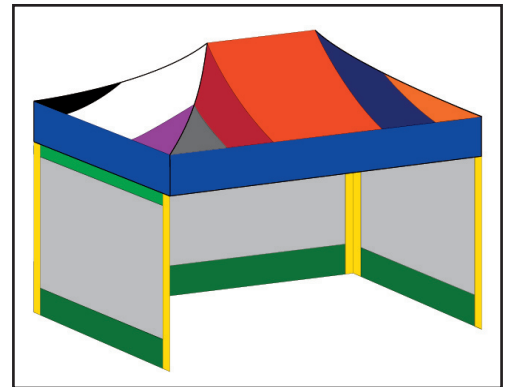

BMAXX DELUXE FRAME AND CANOPIES

BRITISH MADE, ALUMINIUM FRAME WITH STEEL BRACKETS. POLYESTER OR PVC CANOPIES AVAILABLE.

BMAXX DELUXE

2 X 2M	£665.00
3 X 2M	£775.00
3 X 3M	£795.00
3 X 4.5M	£995.00
3 X 6M	£1295.00
6 X 6M	£1595.00

BMAXX DELUXE SIDE PANELS INC LEG WRAPS

500 D POLYESTER, CLEAR PVC AVAILABLE, ANY COLOUR COMBINATION. PVC BOTTOMS OPTIONAL

2M SIDE PANEL INC LEG WRAPS	£100.00
3M SIDE PANEL INC LEG WRAPS	£120.00
4.5M SIDE PANEL INC LEG WRAPS	£165.00
6M SIDE PANEL INC LEG WRAPS	£195.00
3M PANORAMIC SKIRT INC WRAPS	£120.00

STANDARD SIDE WALLS

500 D POLYESTER, SINGLE COLOUR

2M SIDE PANEL	£ 45.00
3M SIDE PANEL	£ 60.00
4.5M SIDE PANEL	£ 75.00
6M SIDE PANEL	£ 90.00

ACCESSORIES

DIGITAL IMAGE PRINTING	£ POA
SCREEN PRINTING	£ POA
JIGSAW STACKING WEIGHTS PER PAIR	£ 39.99
FRAME MODIFICATION, 6M, 4.5M, 3M	£ POA
ROLLER ZIPPERED DOOR	£ 80.00
LINKING KIT, 6M, 4.5M, 3M	£ POA
COVER, BAG, PEGS, GUY ROPES - FROM	£ 75.00
PEGS, STAKES, GUY ROPES INDIVIDUAL	£POA
ULTRA TRAC FLOORING	£17.59