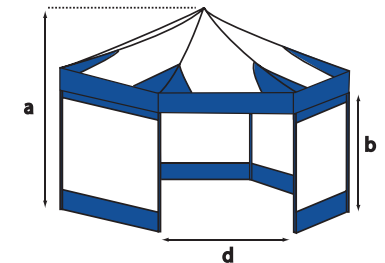

CITY B MARQUEES

B-MAXX Specifications

B-MAXX 3m x 3m Marquee

	FOLD	OPEN
Overall Height (a)	1.63m	3.3m
Height to Bottom of Valance (b)	-	2.0m
Overall Width (c)	0.35m	3.0m
Overall Length (d)	0.35m	3.0m
Weight (Frame & Canopy pvc)	39Kgs	

ADDITIONAL INFORMATION

Fabric (Canopy & Sides) - 375 pvc or 500D polyester (Fire Retardant). No. of Legs - 4

STARSHADE 800

	OPEN
Overall Height (a) Point to Point	19.5ft
Overall Width Point to Point	55ft
Arch Height	7.5ft
Arch Width (b)	27.5ft

ADDITIONAL INFORMATION

Fabric (Canopy & Sides) - Oxford Polyester (Fire Retardant) No. of Legs - 6

B-MAXX 4.5m x 3m Marquee

	FOLD	OPEN
Overall Height (a)	1.63m	3.3m
Height to Bottom of Valance (b)	-	2.0m
Overall Width (c)	0.43m	4.5m
Overall Length (d)	0.35m	3.0m
Weight (Frame & Canopy pvc)	51Kgs	

ADDITIONAL INFORMATION

Fabric (Canopy & Sides) - 375 pvc or 500D polyester (Fire Retardant). No. of Legs - 4

B-MAXX HEXAGAONAL 6m x 6m Marquee

	FOLD	OPEN
Overall Height (a)	1.7m	3.3m
Height to Bottom of Valance (b)	-	2.0m
Overall Width (c)	0.7x0.7m	6.0m
Overall Length (d)		3.0m
Weight (Frame & Canopy poly)	60Kgs	