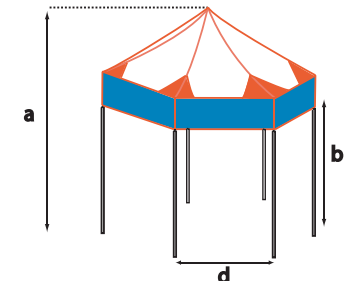

ADDITIONAL INFORMATION

Fabric (Canopy & Sides) - 375 pvc or 500D polyester (Fire Retardant). No. of Legs - 4

STARSHADE 800

	OPEN
Overall Height (a) Point to Point	19.5ft
Overall Width Point to Point	55ft
Arch Height	7.5ft
Arch Width (b)	27.5ft

ADDITIONAL INFORMATION

Fabric (Canopy & Sides) - 375 pvc or 500D polyester (Fire Retardant). No. of Legs - 4

B-MAXX HEXAGAONAL 6m x 6m Marquee

	FOLD	OPEN
Overall Height (a)	1.7m	3.3m
Height to Bottom of Valance (b)	-	2.0m
Overall Width (c)	0.7x0.7m	6.0m
Overall Length (d)		3.0m
Weight (Frame & Canopy poly)	60Kgs	

ADDITIONAL INFORMATION

Fabric (Canopy & Sides) - 375 pvc or 500D polyester (Fire Retardant). No. of Legs - 6

B-MAXX 6m x 3m Marquee

	FOLD	OPEN
Overall Height (a)	1.63m	3.3m
Height to Bottom of Valance (b)	-	2.0m
Overall Width (c)	0.8m	6.0m
Overall Length (d)	0.35m	3.0m
Weight (Frame & Canopy pvc)	69Kgs	

ADDITIONAL INFORMATION

Fabric (Canopy & Sides) - 375 pvc or 500D polyester (Fire Retardant). No. of Legs - 6

B-MAXX BABY HEX 3m x 3m Marquee

	FOLD	OPEN
Overall Height (a)	1.5m	3.4m
Height to Bottom of Valance (b)	-	2.3m
Overall Width (c)	0.4x0.4m	3.0m
Overall Length (d)		1.5m
Weight (Frame & Canopy poly)	30Kgs	