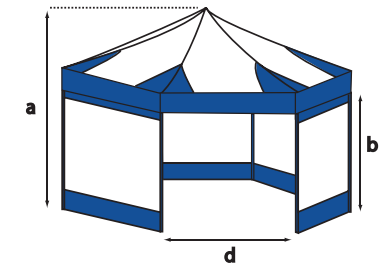

CITY B MARQUEES

B-MAXX Specifications

B-MAXX 3m x 3m Marquee

	FOLD	OPEN
Overall Height (a)	1.63m	3.3m
Height to Bottom of Valance (b)	-	2.0m
Overall Width (c)	0.35m	3.0m
Overall Length (d)	0.35m	3.0m
Weight (Frame & Canopy pvc)	39Kgs	

ADDITIONAL INFORMATION

Fabric (Canopy & Sides) - 375 pvc or 500D polyester (Fire Retardant). No. of Legs - 4

STARSHADE 800

	OPEN
Overall Height (a) Point to Point	19.5ft
Overall Width Point to Point	55ft
Arch Height	7.5ft
Arch Width (b)	27.5ft

ADDITIONAL INFORMATION

Fabric (Canopy & Sides) - Oxford Polyester (Fire Retardant) No. of Legs - 6

B-MAXX 4.5m x 3m Marquee

	FOLD	OPEN
Overall Height (a)	1.63m	3.3m
Height to Bottom of Valance (b)	-	2.0m
Overall Width (c)	0.43m	4.5m
Overall Length (d)	0.35m	3.0m
Weight (Frame & Canopy pvc)	51Kgs	

ADDITIONAL INFORMATION

Fabric (Canopy & Sides) - 375 pvc or 500D polyester (Fire Retardant). No. of Legs - 4

B-MAXX HEXAGAONAL 6m x 6m Marquee

	FOLD	OPEN
Overall Height (a)	1.7m	3.3m
Height to Bottom of Valance (b)	-	2.0m
Overall Width (c)	0.7x0.7m	6.0m
Overall Length (d)		3.0m
Weight (Frame & Canopy poly)	60Kgs	