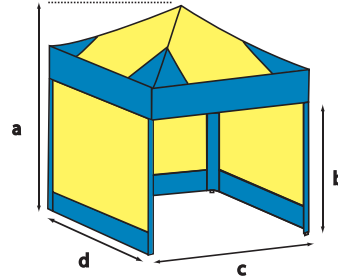

CITY B MARQUEES

B-MAXX Specifications

B-MAXX 3m x 3m Marquee

	FOLD	OPEN
Overall Height (a)	1.63m	3.3m
Height to Bottom of Valance (b)	-	2.0m
Overall Width (c)	0.35m	3.0m
Overall Length (d)	0.35m	3.0m
Weight (Frame & Canopy pvc)	39Kgs	

ADDITIONAL INFORMATION

Fabric (Canopy & Sides) - 375 pvc or 500D polyester (Fire Retardant). No. of Legs - 4

STARSHADE 800

	OPEN
Overall Height (a) Point to Point	19.5ft
Overall Width Point to Point	55ft
Arch Height	7.5ft
Arch Width (b)	27.5ft

ADDITIONAL INFORMATION

Fabric (Canopy & Sides) - Oxford Polyester (Fire Retardant) No. of Legs - 6

B-MAXX 4.5m x 3m Marquee

	FOLD	OPEN
Overall Height (a)	1.63m	3.3m
Height to Bottom of Valance (b)	-	2.0m
Overall Width (c)	0.43m	4.5m
Overall Length (d)	0.35m	3.0m
Weight (Frame & Canopy pvc)	51Kgs	

ADDITIONAL INFORMATION

Fabric (Canopy & Sides) - 375 pvc or 500D polyester (Fire Retardant). No. of Legs - 4

B-MAXX HEXAGAONAL 6m x 6m Marquee

	FOLD	OPEN
Overall Height (a)	1.7m	3.3m
Height to Bottom of Valance (b)	-	2.0m
Overall Width (c)	0.7x0.7m	6.0m
Overall Length (d)		3.0m
Weight (Frame & Canopy poly)	60Kgs	