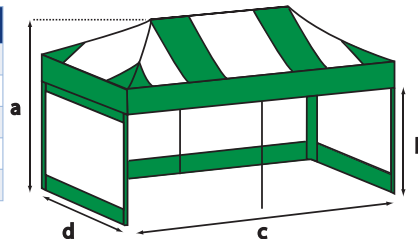

ADDITIONAL INFORMATION

Fabric (Canopy & Sides) - 375 pvc or 500D polyester (Fire Retardant). No. of Legs - 4

STARSHADE 800

	OPEN
Overall Height (a) Point to Point	19.5ft
Overall Width Point to Point	55ft
Arch Height	7.5ft
Arch Width (b)	27.5ft

ADDITIONAL INFORMATION

Fabric (Canopy & Sides) - Oxford Polyester (Fire Retardant) No. of Legs - 6

B-MAXX 4.5m x 3m Marquee

	FOLD	OPEN
Overall Height (a)	1.63m	3.3m
Height to Bottom of Valance (b)	-	2.0m
Overall Width (c)	0.43m	4.5m
Overall Length (d)	0.35m	3.0m
Weight (Frame & Canopy pvc)	51Kgs	

ADDITIONAL INFORMATION

Fabric (Canopy & Sides) - 375 pvc or 500D polyester (Fire Retardant). No. of Legs - 4

B-MAXX HEXAGAONAL 6m x 6m Marquee

	FOLD	OPEN
Overall Height (a)	1.7m	3.3m
Height to Bottom of Valance (b)	-	2.0m
Overall Width (c)	0.7x0.7m	6.0m
Overall Length (d)		3.0m
Weight (Frame & Canopy poly)	60Kgs	

ADDITIONAL INFORMATION

Fabric (Canopy & Sides) - 375 pvc or 500D polyester (Fire Retardant). No. of Legs - 6

B-MAXX 6m x 3m Marquee

	FOLD	OPEN
Overall Height (a)	1.63m	3.3m
Height to Bottom of Valance (b)	-	2.0m
Overall Width (c)	0.8m	6.0m
Overall Length (d)	0.35m	3.0m
Weight (Frame & Canopy pvc)	69Kgs	