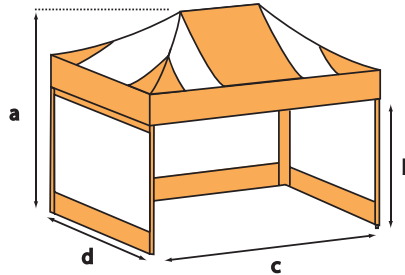

CITY B MARQUEES

B-MAXX Specifications

B-MAXX 3m x 3m Marquee

	FOLD	OPEN
Overall Height (a)	1.63m	3.3m
Height to Bottom of Valance (b)	-	2.0m
Overall Width (c)	0.35m	3.0m
Overall Length (d)	0.35m	3.0m
Weight (Frame & Canopy pvc)	39Kgs	

ADDITIONAL INFORMATION

Fabric (Canopy & Sides) - 375 pvc or 500D polyester (Fire Retardant). No. of Legs - 4

STARSHADE 800

	OPEN
Overall Height (a) Point to Point	19.5ft
Overall Width Point to Point	55ft
Arch Height	7.5ft
Arch Width (b)	27.5ft

ADDITIONAL INFORMATION

Fabric (Canopy & Sides) - Oxford Polyester (Fire Retardant) No. of Legs - 6

B-MAXX 4.5m x 3m Marquee

	FOLD	OPEN
Overall Height (a)	1.63m	3.3m
Height to Bottom of Valance (b)	-	2.0m
Overall Width (c)	0.43m	4.5m
Overall Length (d)	0.35m	3.0m
Weight (Frame & Canopy pvc)	51Kgs	

ADDITIONAL INFORMATION

Fabric (Canopy & Sides) - 375 pvc or 500D polyester (Fire Retardant). No. of Legs - 4

B-MAXX HEXAGAONAL 6m x 6m Marquee

	FOLD	OPEN
Overall Height (a)	1.7m	3.3m
Height to Bottom of Valance (b)	-	2.0m
Overall Width (c)	0.7x0.7m	6.0m
Overall Length (d)		3.0m
Weight (Frame & Canopy poly)	60Kgs	