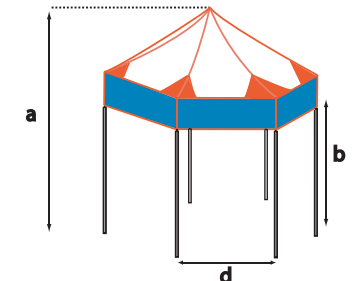

CITY B MARQUEES

B-MAXX Specifications

B-MAXX 3m x 3m Marquee

	FOLD	OPEN
Overall Height (a)	1.63m	3.3m
Height to Bottom of Valance (b)	-	2.0m
Overall Width (c)	0.35m	3.0m
Overall Length (d)	0.35m	3.0m
Weight (Frame & Canopy pvc)	39Kgs	

ADDITIONAL INFORMATION

Fabric (Canopy & Sides) - 375 pvc or 500D polyester (Fire Retardant). No. of Legs - 4

STARSHADE 800

	OPEN
Overall Height (a) Point to Point	19.5ft
Overall Width Point to Point	55ft
Arch Height	7.5ft
Arch Width (b)	27.5ft

ADDITIONAL INFORMATION

Fabric (Canopy & Sides) - 375 pvc or 500D polyester (Fire Retardant). No. of Legs - 6

B-MAXX 6m x 3m Marquee

	FOLD	OPEN
Overall Height (a)	1.63m	3.3m
Height to Bottom of Valance (b)	-	2.0m
Overall Width (c)	0.8m	6.0m
Overall Length (d)	0.35m	3.0m
Weight (Frame & Canopy pvc)	69Kgs	

ADDITIONAL INFORMATION

Fabric (Canopy & Sides) - 375 pvc or 500D polyester (Fire Retardant). No. of Legs - 6

B-MAXX BABY HEX 3m x 3m Marquee

	FOLD	OPEN
Overall Height (a)	1.5m	3.4m
Height to Bottom of Valance (b)	-	2.3m
Overall Width (c)	0.4x0.4m	3.0m
Overall Length (d)		1.5m
Weight (Frame & Canopy poly)	30Kgs	