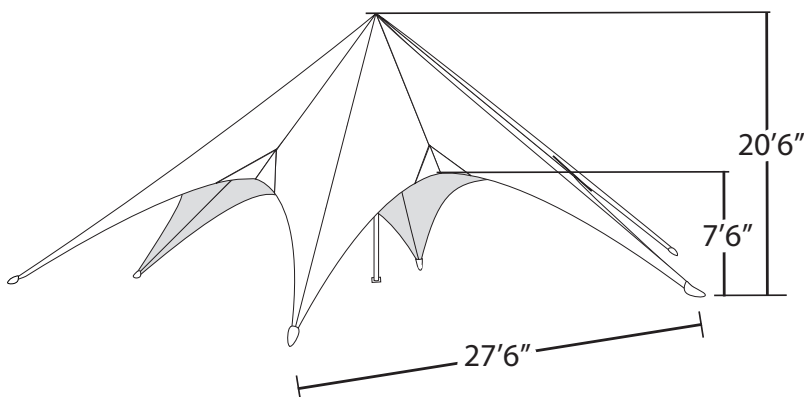

STARSHADE 800 SPECIFICATIONS

Seating Charts

Heights

Widths

Package Includes

- | Qty: | Item: |
|------|---|
| 3 | 50.25" Aluminum Poles |
| 1 | 50.25" Telescoping Pole with Crank Assembly |
| 1 | 50.25" Aluminum Pole with Dome Cap |
| 1 | 250x500 Denier Polyester Oxford Top |
| 3 | Carry Bag |
| 6 | Steel Spikes |
| 1 | Center Pole Plate |
| 1 | Measuring Cable |
| 1 | Stake Puller |
| 1 | Assist Bar |

- ### Colors
- White
 - Black
 - Red
 - Green
 - Yellow
 - Purple
 - Cream
 - Blue
 - Navy
 - Silver

Shipping Weights & Sizes

Item:	Weight:	Shipping Box Size:
Poles	77 lbs	12"x12"x53"
Top	75 lbs	20"x20"x24"
Hardware	50 lbs	8"x8"x43"

* All measurements are approximate