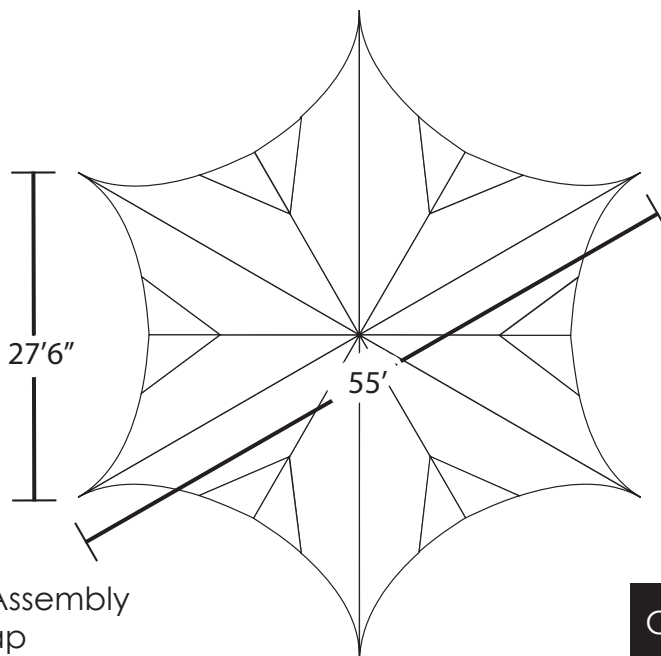

STARSHADE 800 SPECIFICATIONS

Seating Charts

Heights

Widths

Package Includes

- | Qty: | Item: |
|------|---|
| 3 | 50.25" Aluminum Poles |
| 1 | 50.25" Telescoping Pole with Crank Assembly |
| 1 | 50.25" Aluminum Pole with Dome Cap |
| 1 | 250x500 Denier Polyester Oxford Top |
| 3 | Carry Bag |
| 6 | Steel Spikes |
| 1 | Center Pole Plate |
| 1 | Measuring Cable |
| 1 | Stake Puller |
| 1 | Assist Bar |

- ### Colors
- White
 - Black
 - Red
 - Green
 - Yellow
 - Purple
 - Cream
 - Blue
 - Navy
 - Silver

Shipping Weights & Sizes

Item:	Weight:	Shipping Box Size:
Poles	77 lbs	12"x12"x53"
Top	75 lbs	20"x20"x24"
Hardware	50 lbs	8"x8"x43"

* All measurements are approximate