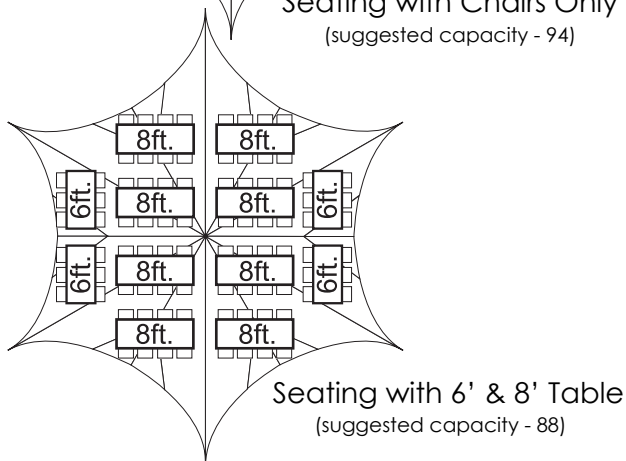

STARSHADE 800 SPECIFICATIONS

Seating Charts

Heights

Widths

Package Includes

- | Qty: | Item: |
|------|---|
| 3 | 50.25" Aluminum Poles |
| 1 | 50.25" Telescoping Pole with Crank Assembly |
| 1 | 50.25" Aluminum Pole with Dome Cap |
| 1 | 250x500 Denier Polyester Oxford Top |
| 3 | Carry Bag |
| 6 | Steel Spikes |
| 1 | Center Pole Plate |
| 1 | Measuring Cable |
| 1 | Stake Puller |
| 1 | Assist Bar |

- ### Colors
- White
 - Black
 - Red
 - Green
 - Yellow
 - Purple
 - Cream
 - Blue
 - Navy
 - Silver

Shipping Weights & Sizes

Item:	Weight:	Shipping Box Size:
Poles	77 lbs	12"x12"x53"
Top	75 lbs	20"x20"x24"
Hardware	50 lbs	8"x8"x43"

* All measurements are approximate