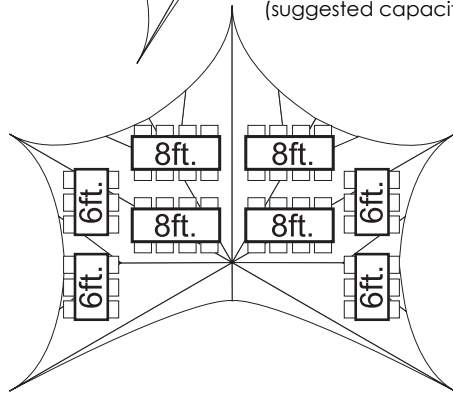

## Seating Charts

Seating with Chairs Only  
(suggested capacity - 90)

Seating with 6' & 8' Table  
(suggested capacity - 56)

## Widths

## Shipping Weights & Sizes

Item:	Weight:	Shipping Box Size:
Poles	77 lbs	12"x12"x53"
Top	50 lbs	20"x20"x24"
Hardware	50 lbs	8"x8"x43"

\* All measurements are approximate