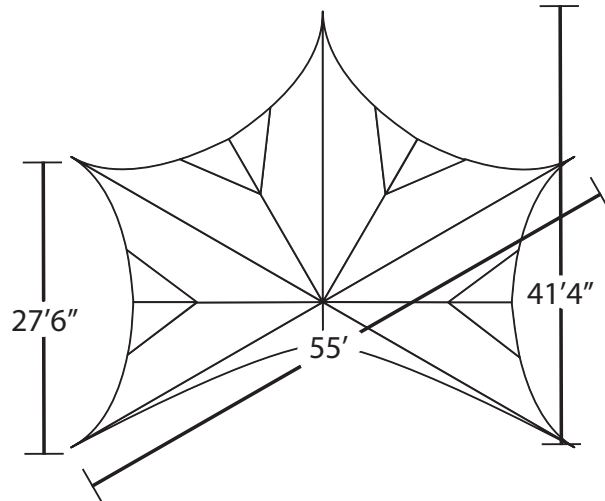

## Seating Charts

Seating with Chairs Only  
(suggested capacity - 90)

Seating with 6' & 8' Table  
(suggested capacity - 56)

## Heights

## Widths

## Shipping Weights & Sizes

Item:	Weight:	Shipping Box Size:
Poles	77 lbs	12"x12"x53"
Top	50 lbs	20"x20"x24"
Hardware	50 lbs	8"x8"x43"

\* All measurements are approximate