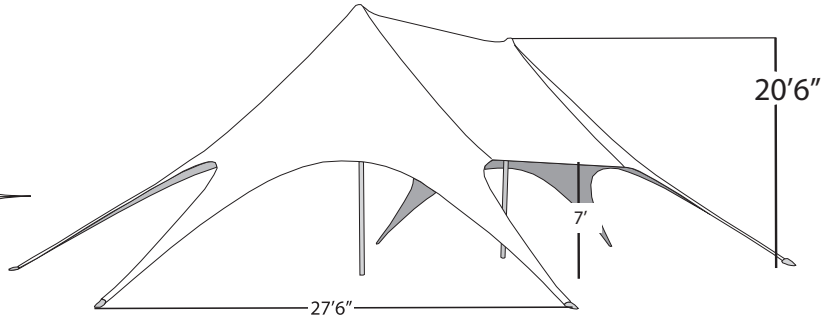

STARTWIN 1320 SPECIFICATIONS

Seating Charts

Seating with Chairs Only
(suggested capacity - 153)

Heights

Widths

Seating with 6' & 8' Table
(suggested capacity - 76)

Package Includes

- | Qty: | Item: |
|------|---|
| 6 | 50.25" Aluminum Poles |
| 2 | 50.25" Telescoping Pole with Crank Assembly |
| 2 | 50.25" Aluminum Pole with Dome Cap |
| 1 | 250x500 Denier Polyester Oxford Top |
| 5 | Carry Bag |
| 6 | Steel Spikes |
| 2 | Center Pole Plate |
| 2 | Measuring Cable |
| 1 | Stake Puller |
| 1 | Assist Bar |

- ### Colors
- White
 - Black
 - Red
 - Green
 - Yellow
 - Purple
 - Cream
 - Blue
 - Navy
 - Gray

Shipping Weights & Sizes

Item:	Weight:	Shipping Box Size:
Poles	154 lbs	12"x12"x53"
Top	108 lbs	20"x20"x24"
Hardware	50 lbs	8"x8"x43"

* All measurements are approximate