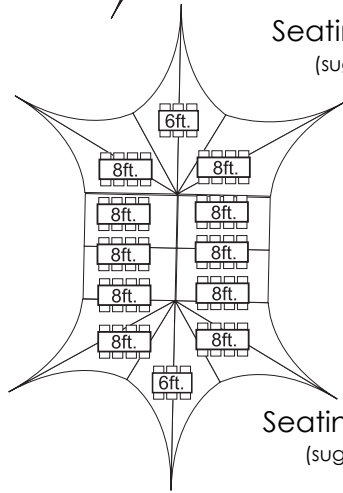

STARTWIN 1320 SPECIFICATIONS

Seating Charts

Seating with Chairs Only
(suggested capacity - 153)

Heights

Widths

Seating with 6' & 8' Table
(suggested capacity - 76)

Package Includes

- | Qty: | Item: |
|------|---|
| 6 | 50.25" Aluminum Poles |
| 2 | 50.25" Telescoping Pole with Crank Assembly |
| 2 | 50.25" Aluminum Pole with Dome Cap |
| 1 | 250x500 Denier Polyester Oxford Top |
| 5 | Carry Bag |
| 6 | Steel Spikes |
| 2 | Center Pole Plate |
| 2 | Measuring Cable |
| 1 | Stake Puller |
| 1 | Assist Bar |

- ### Colors
- White
 - Black
 - Red
 - Green
 - Yellow
 - Purple
 - Cream
 - Blue
 - Navy
 - Gray

Shipping Weights & Sizes

Item:	Weight:	Shipping Box Size:
Poles	154 lbs	12"x12"x53"
Top	108 lbs	20"x20"x24"
Hardware	50 lbs	8"x8"x43"

* All measurements are approximate