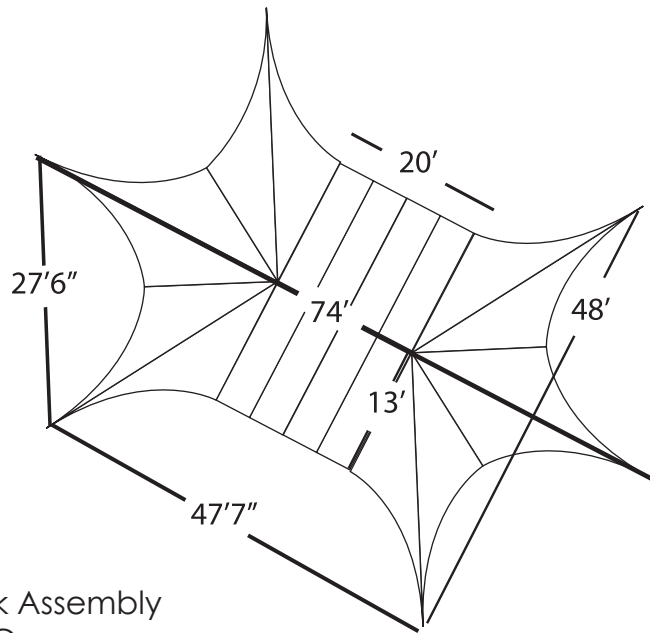

STARTWIN 1320 SPECIFICATIONS

Seating Charts

Seating with Chairs Only
(suggested capacity - 153)

Heights

Widths

Seating with 6' & 8' Table
(suggested capacity - 76)

Package Includes

- | Qty: | Item: |
|------|---|
| 6 | 50.25" Aluminum Poles |
| 2 | 50.25" Telescoping Pole with Crank Assembly |
| 2 | 50.25" Aluminum Pole with Dome Cap |
| 1 | 250x500 Denier Polyester Oxford Top |
| 5 | Carry Bag |
| 6 | Steel Spikes |
| 2 | Center Pole Plate |
| 2 | Measuring Cable |
| 1 | Stake Puller |
| 1 | Assist Bar |

- ### Colors
- White
 - Black
 - Red
 - Green
 - Yellow
 - Purple
 - Cream
 - Blue
 - Navy
 - Gray

Shipping Weights & Sizes

Item:	Weight:	Shipping Box Size:
Poles	154 lbs	12"x12"x53"
Top	108 lbs	20"x20"x24"
Hardware	50 lbs	8"x8"x43"

* All measurements are approximate